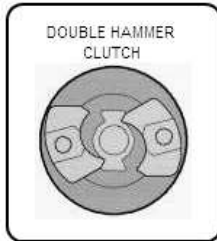

NEW PRODUCTS

- 3/8" sq. drive IMPACT WRENCH
- 1/4" hex. IMPACT SCREW DRIVER

U-12W 3/8" sq. drive Impact Wrench

NEW!

Model	Square Drive (mm)	Bolt Cap. (mm)	Max.Torque (N-m)	Air Cons.(L/min)		Speed(no load) (rpm)	Air Inlet (PT)	Weight (kg)	Overall Length (mm)
				(no load)	(load)				
U-12W	9.5	12	95	260	216	8,000	1/2	0.98	154

U-12H 1/4" hex. Impact Screwdriver

NEW!

Model	Hex. Drive (mm)	Screw Cap. (mm)	Max.Torque (N-m)	Air Cons.(L/min)		Speed(no load) (rpm)	Air Inlet (PT)	Weight (kg)	Overall Length (mm)
				(no load)	(load)				
U-12H	6	6	95	260	216	8,000	1/4	0.98	160