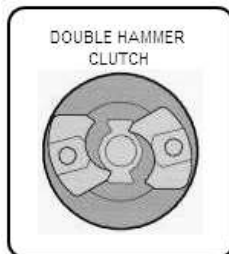

NEW PRODUCTS

- 3/8" sq. drive IMPACT WRENCH
- 1/4" hex. IMPACT SCREW DRIVER

U-12W 3/8" sq. drive Impact Wrench

NEW!

Model	Square Drive (mm)	Bolt Cap. (mm)	Max.Torque (N-m)	Air Cons.(L/min)		Speed(no load) (rpm)	Air Inlet (PT)	Weight (kg)	Overall Length (mm)
				(no load)	(load)				
U-12W	9.5	12	95	260	216	8,000	1/2	0.98	154

U-12H 1/4" hex. Impact Screwdriver

NEW!

Model	Hex. Drive (mm)	Screw Cap. (mm)	Max.Torque (N-m)	Air Cons.(L/min)		Speed(no load) (rpm)	Air Inlet (PT)	Weight (kg)	Overall Length (mm)
				(no load)	(load)				
U-12H	6	6	95	260	216	8,000	1/4	0.98	160